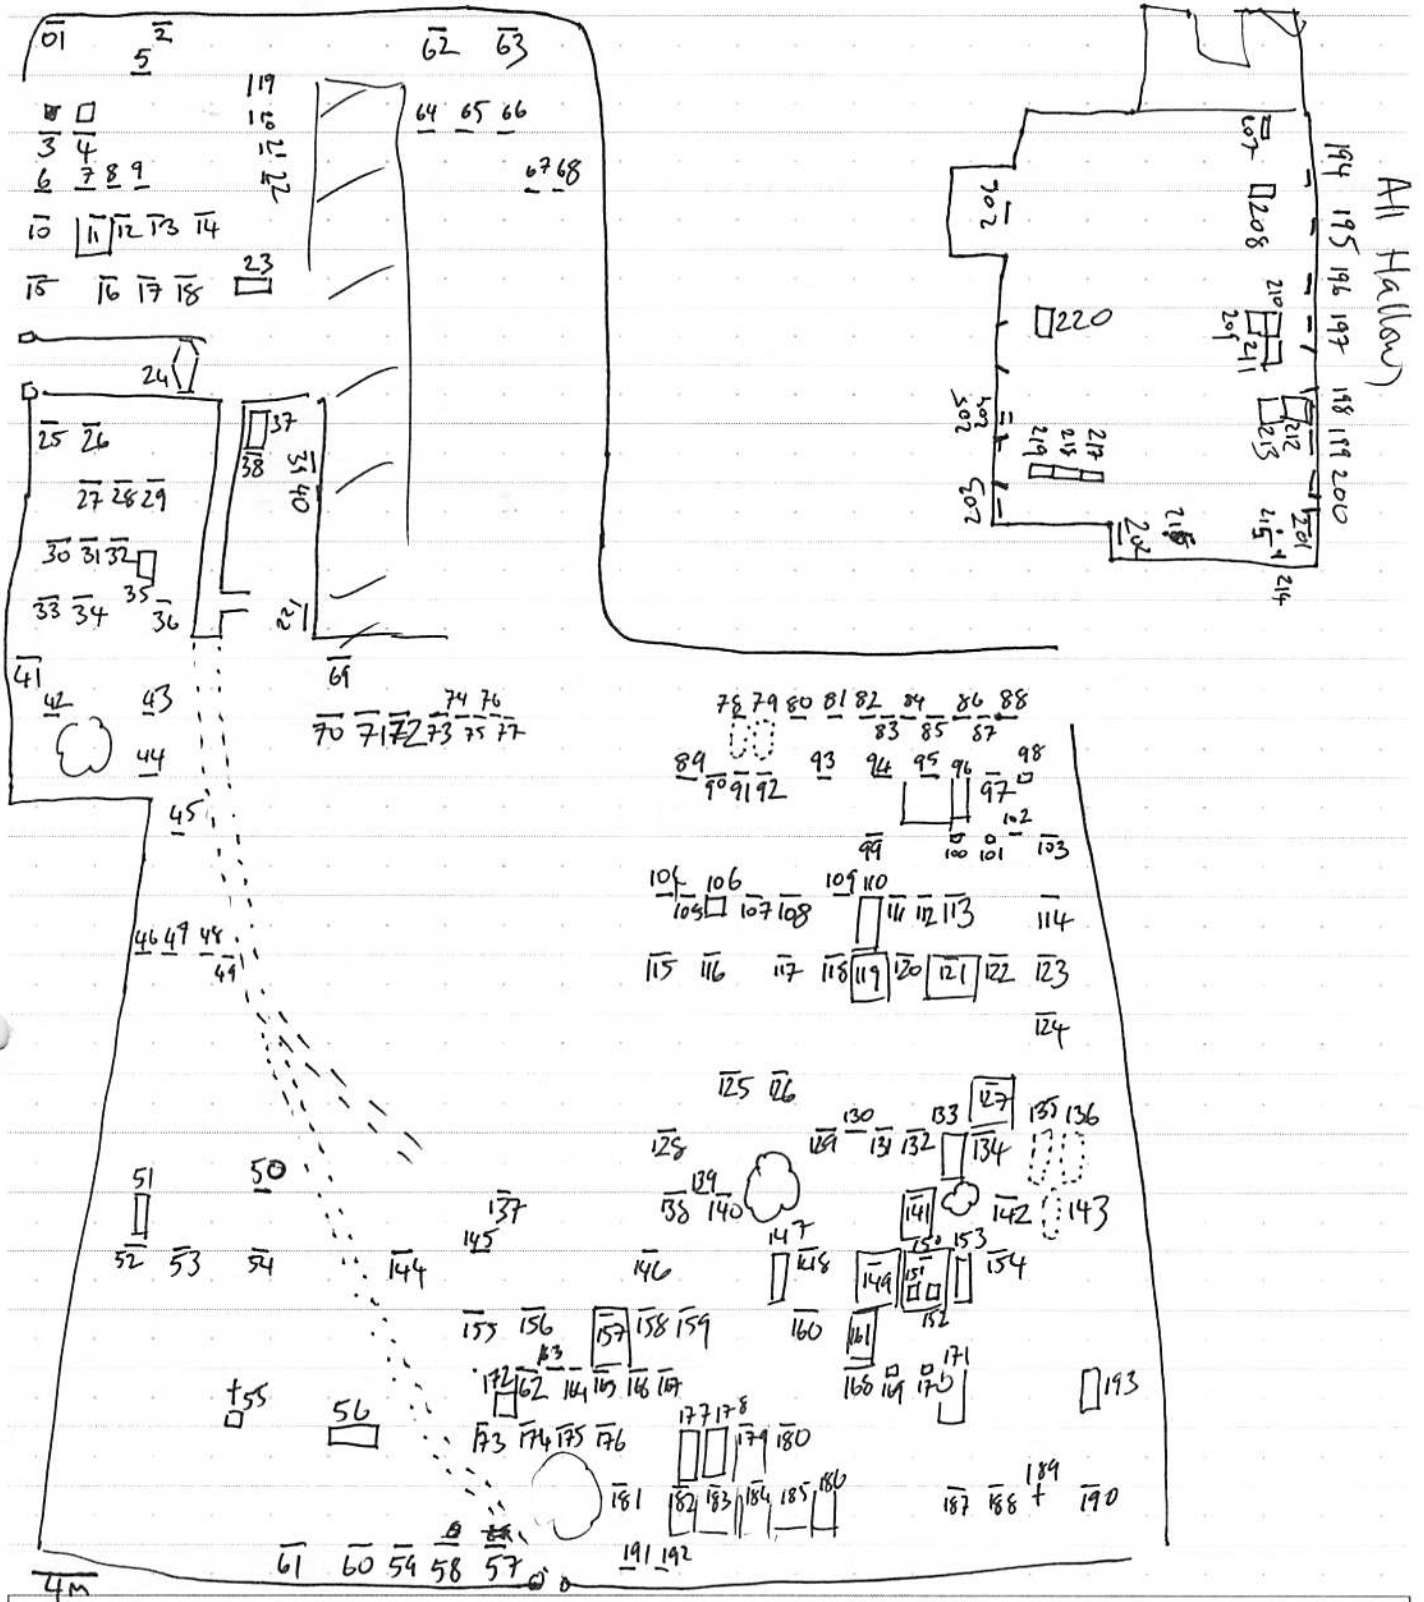

Sketch Plan

Graveyard Sketch Plan
Drawing Template

Graveyard Name

All Hallows

Parish

Broadwood Kelly

County

Dave

Drawn By

JT

Date of Drawing

5/8/15

Drawing Conventions

Headstone: 29

Kerbed Grave: 34

Cross or Pedestal: 08

Ledger or Table: 56

Walls & Gates: